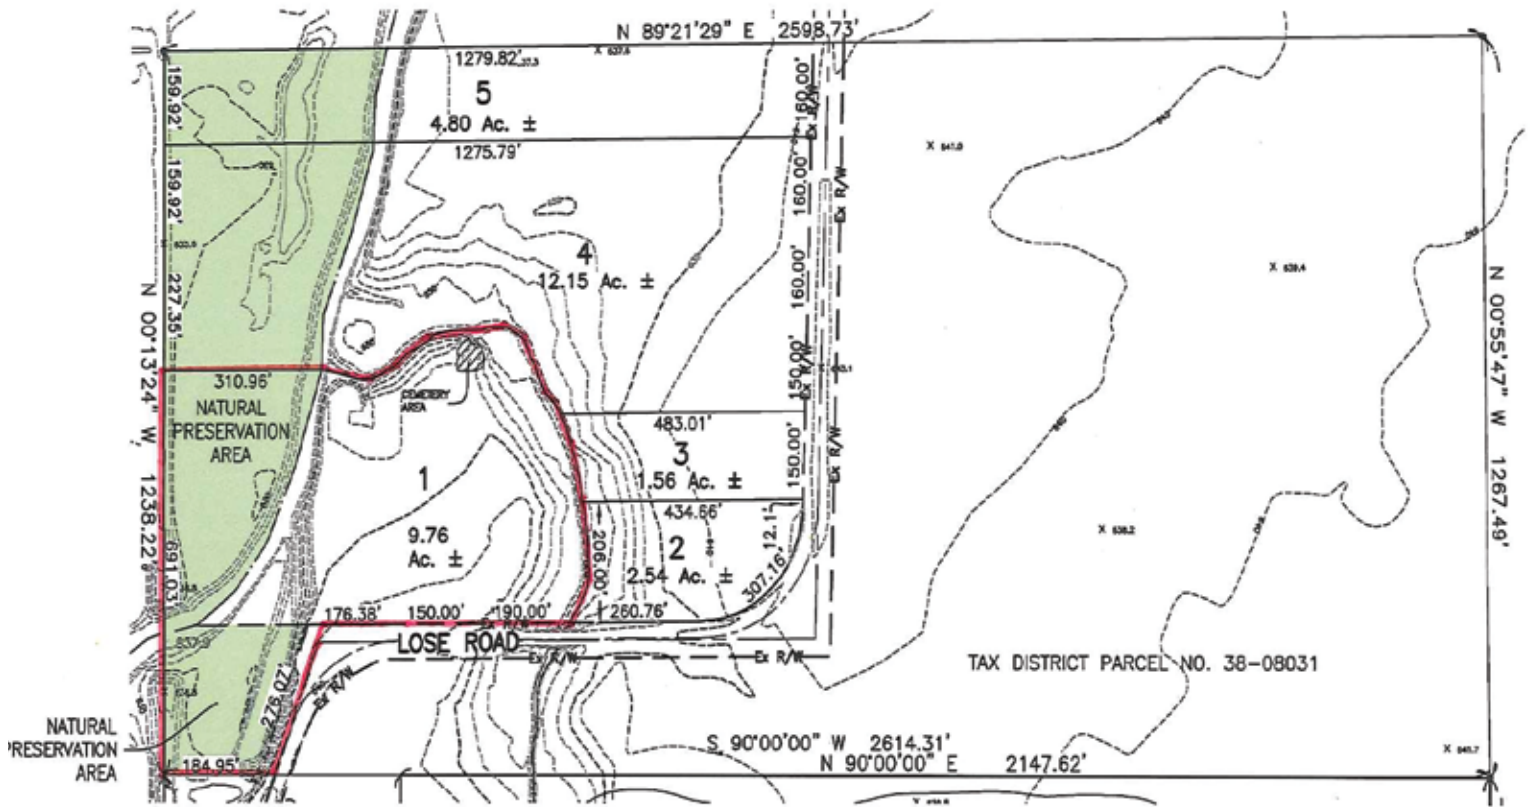

LOSE ROAD - LOT 1
\$350,000

Jim McGowan
Real Estate Agent

419.654.4343
jim@mcgowanproperties.com

LOSE ROAD, MONCLOVA TOWNSHIP, LUCAS COUNTY, OHIO

Incredible Monclova Parcel!

Approximately 500' of Swan Creek running throughout. Fronts both Lose and Keener Road, and the balance of the perimeter is defined by a tributary of Swan Creek. This is by far the best homesite in Monclova with considerable topography, heavily wooded areas and multiple spots for siting your home. There is only one of these – when it's gone, it's gone forever!

Information:

- 10+ acre parcel
- Smaller tributary around perimeter
- Anthony Wayne School District
- Heavily wooded
- Considerable topography
- Multiple sitings for home
- Soil test on file

Utilities:

- Electric, gas and water at the street.